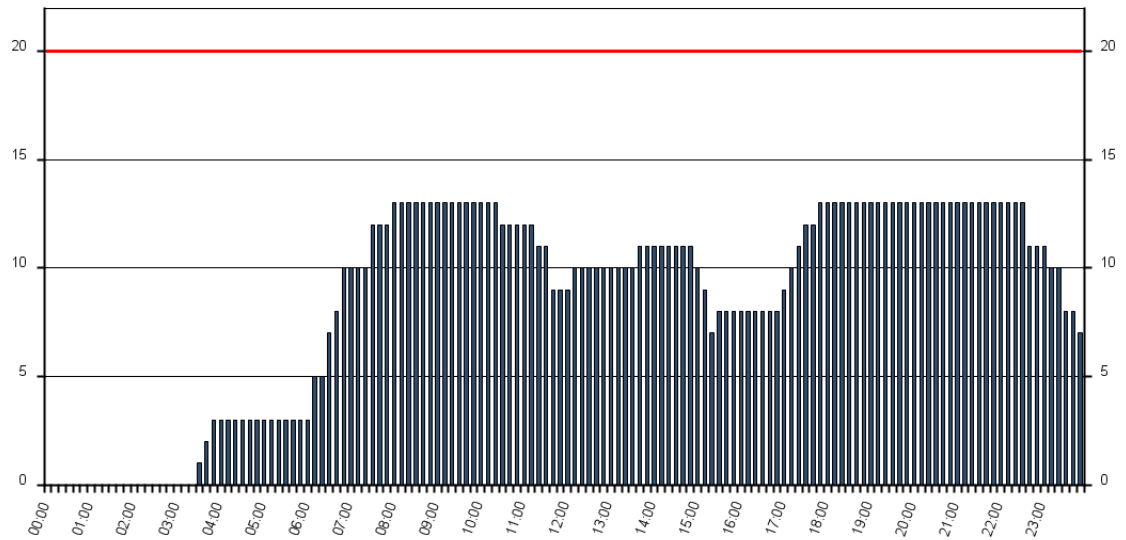

# Utilisation W16, Berlin - Schönefeld - Initial Coordination (allocated):

## Graph 1: R60A