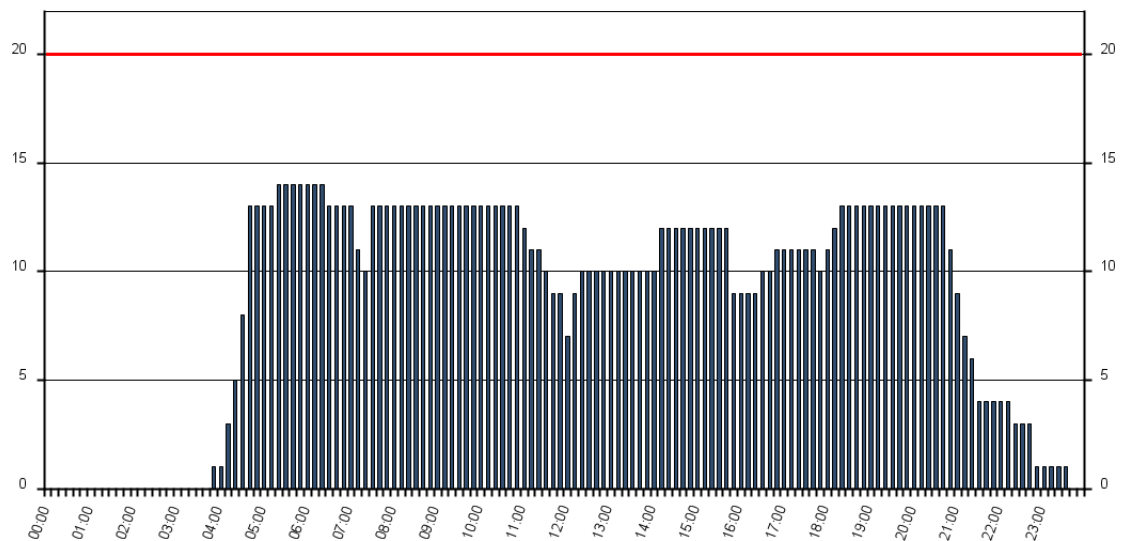

Graph 3: R60D