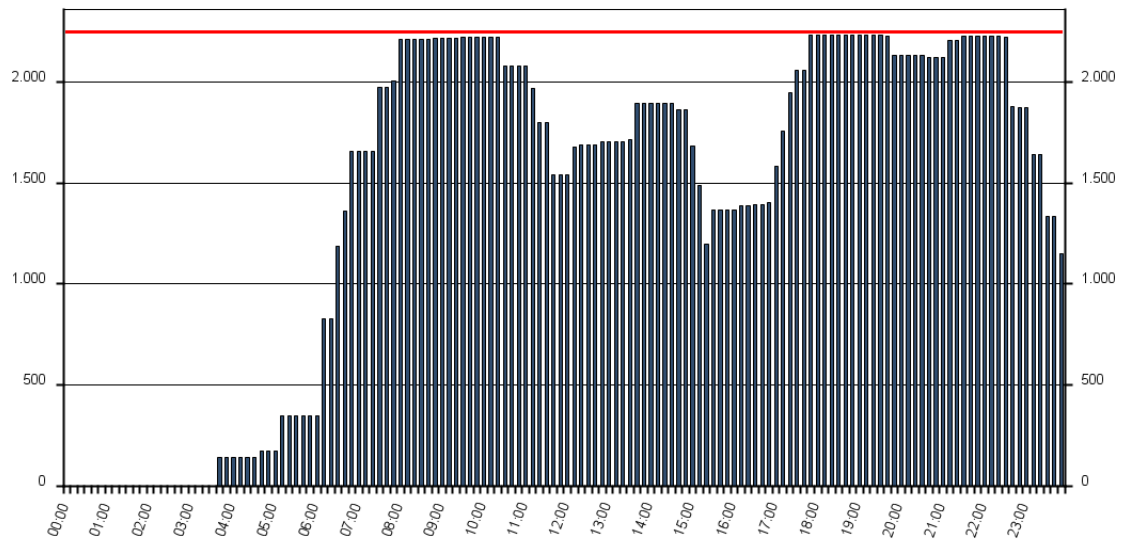

Graph 2: Pax Flow Arrivals